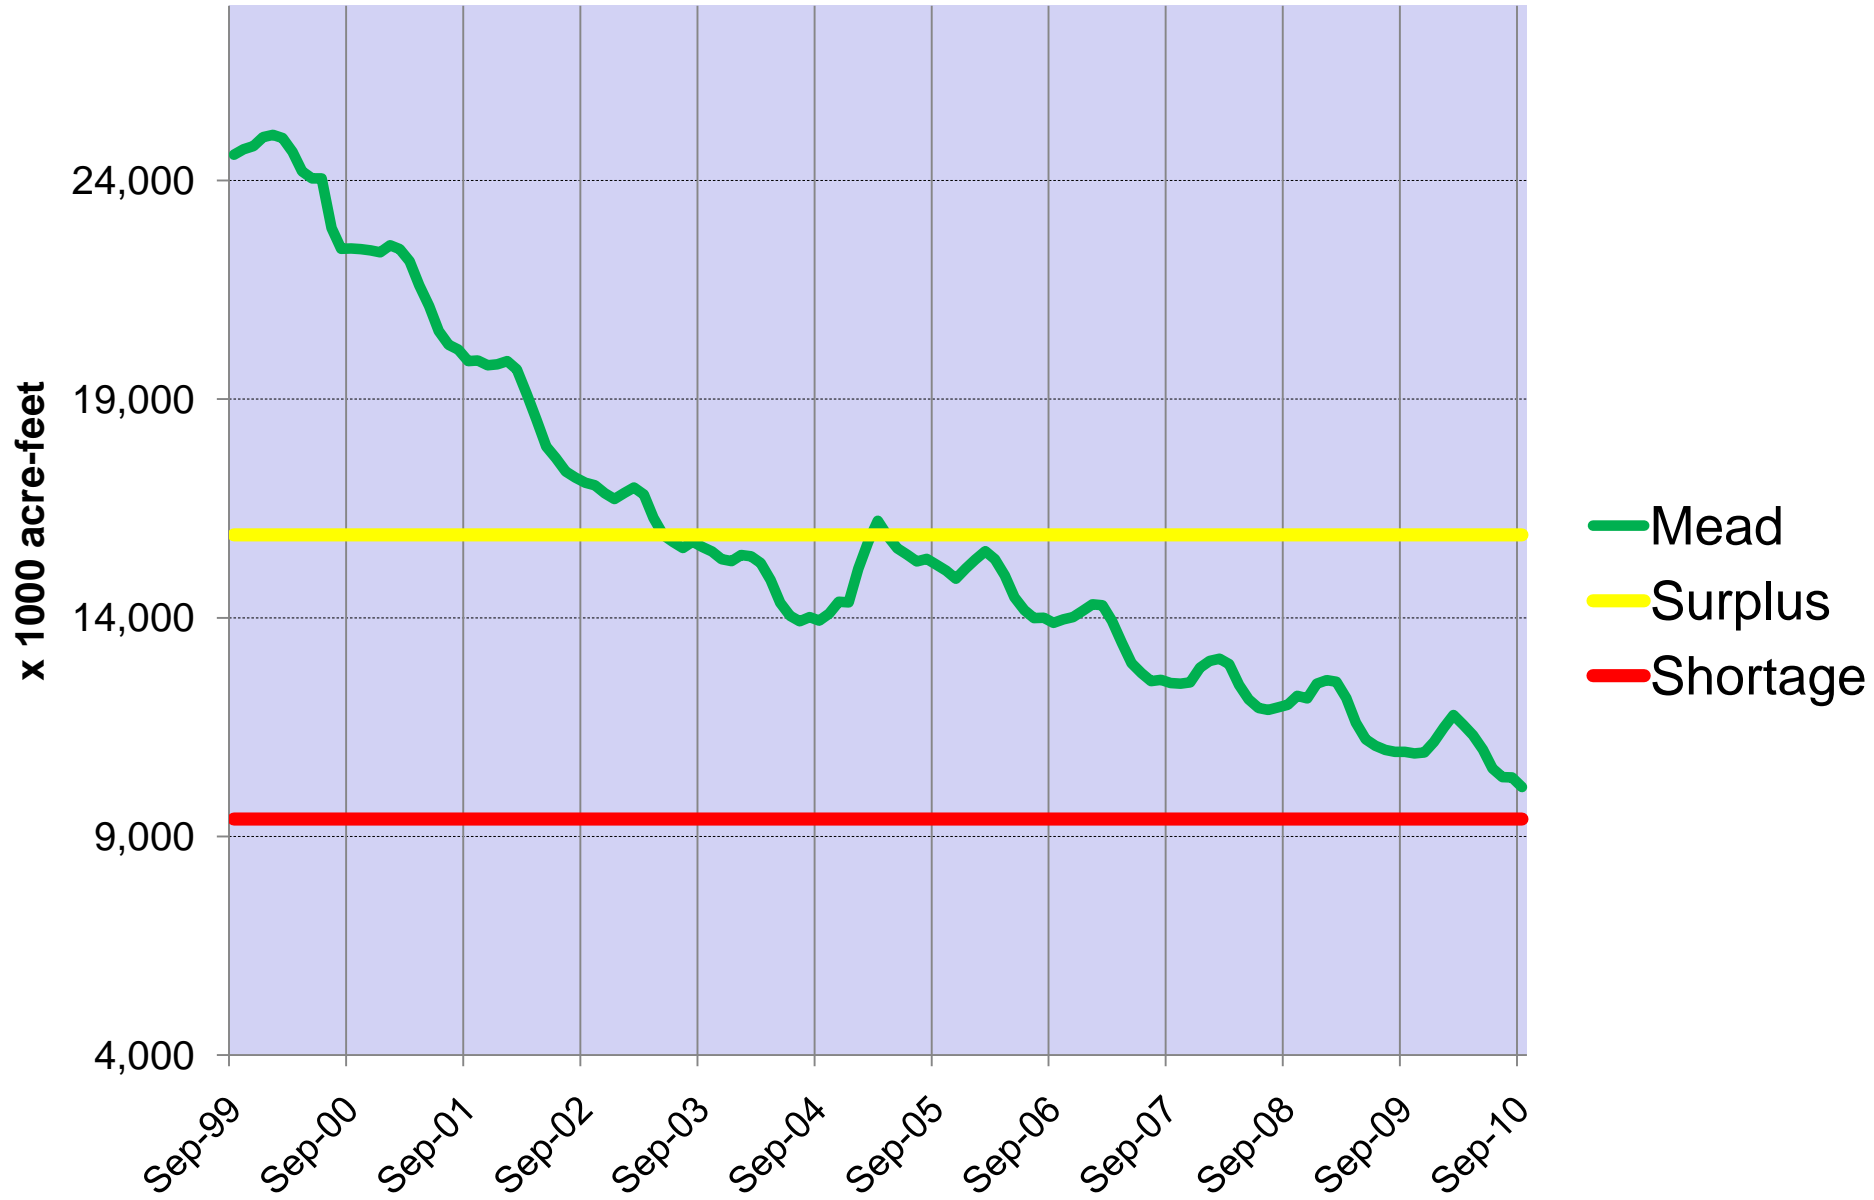

Colorado River Management Report

Water Planning and Stewardship Committee

September 13, 2010

Lake Mead Storage 2000 – 2010

September 13, 2010

September 13, 2010

September 13, 2010

September 13, 2010